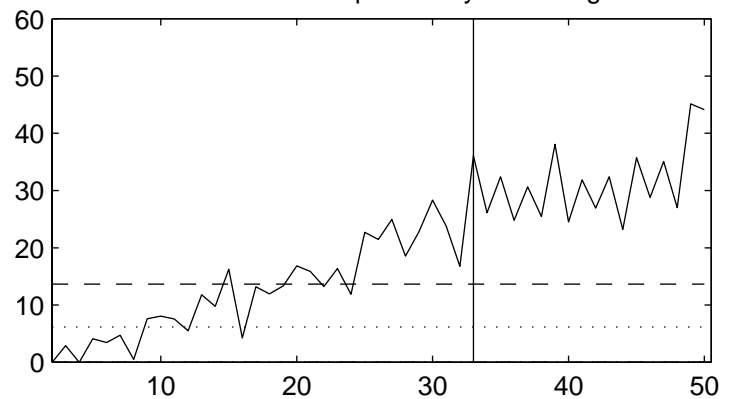

Percent of SS Explained by these Lags

Trunc'd Off Times, Off Peak Sess. 4

Best Seasonal Component, lag 44

Residuals from best deseas. lag 44

Percent of SS Explained by these Lags

Trunc'd Off Times, Off Peak Sess. 5

Seasonal Component, lags 4

Residuals from deseas. lags 4

Best Seasonal Component, lag 33

Residuals from best deseas. lag 33

Percent of SS Explained by these Lags

Trunc'd Off Times, Peak Sess. 1

Seasonal Component, lags 27

Residuals from deseas. lags 27

Best Seasonal Component, lag 29

Residuals from best deseas. lag 29

Percent of SS Explained by these Lags

Trunc'd Off Times, Peak Sess. 2

Seasonal Component, lags 29

Residuals from deseas. lags 29