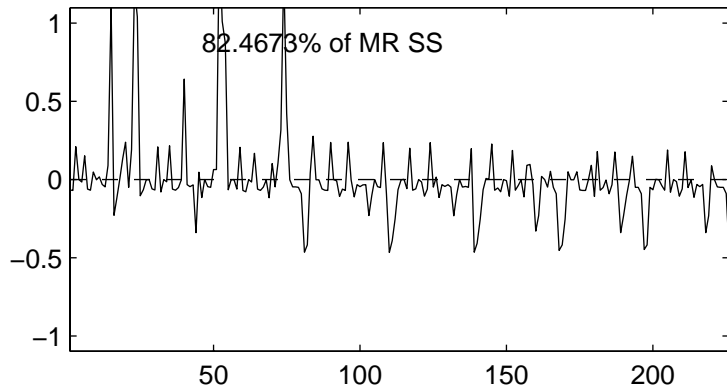

Residuals from deseas. lags 27

Best Seasonal Component, lag 29

Residuals from best deseas. lag 29

Percent of SS Explained by these Lags

Trunc'd Off Times, Peak Sess. 2

Seasonal Component, lags 29

Residuals from deseas. lags 29