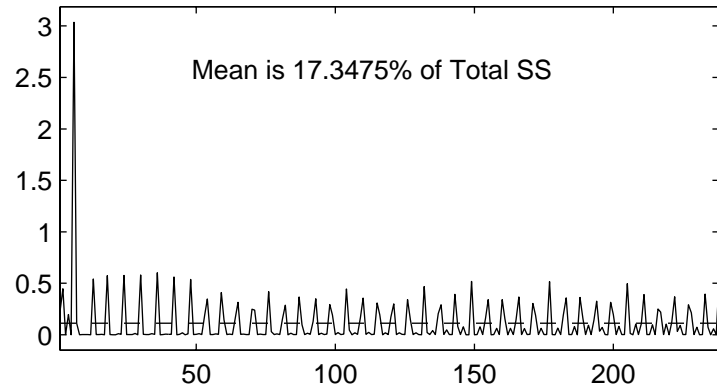

Best Seasonal Component, lag 10

Residuals from best deseas. lag 10

Percent of SS Explained by these Lags

Trunc'd Off Times, Peak Sess. 3

Seasonal Component, lags 17

Residuals from deseas. lags 17

Best Seasonal Component, lag 14