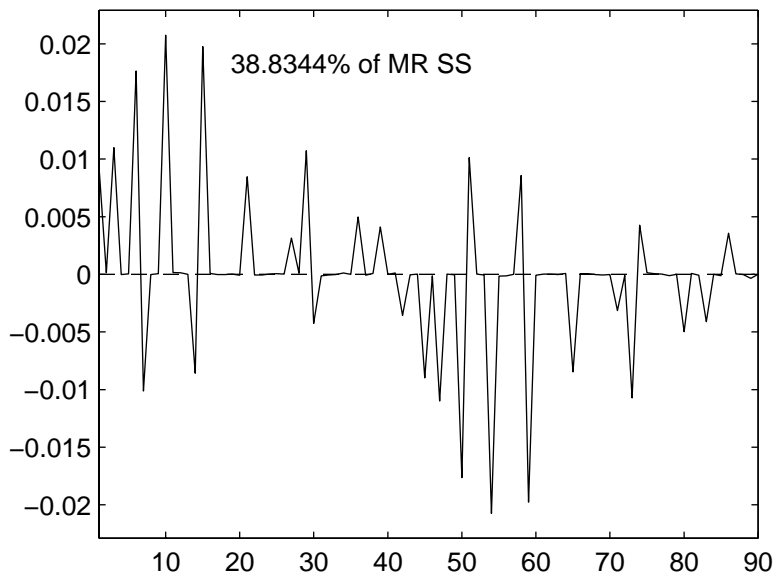

Trunc'd Off Times, Off Peak Sess. 1

Seasonal Component, lags 32

Residuals from deseas. lags 32

Best Seasonal Component, lag 3

Residuals from best deseas. lag 3

Percent of SS Explained by these Lags

Trunc'd Off Times, Off Peak Sess. 2

Best Seasonal Component, lag 36

Residuals from best deseas. lag 36

Percent of SS Explained by these Lags

Trunc'd Off Times, Off Peak Sess. 3

Best Seasonal Component, lag 44

Residuals from best deseas. lag 44

Percent of SS Explained by these Lags

Trunc'd Off Times, Off Peak Sess. 4

Best Seasonal Component, lag 44

Residuals from best deseas. lag 44

Percent of SS Explained by these Lags

Trunc'd Off Times, Off Peak Sess. 5