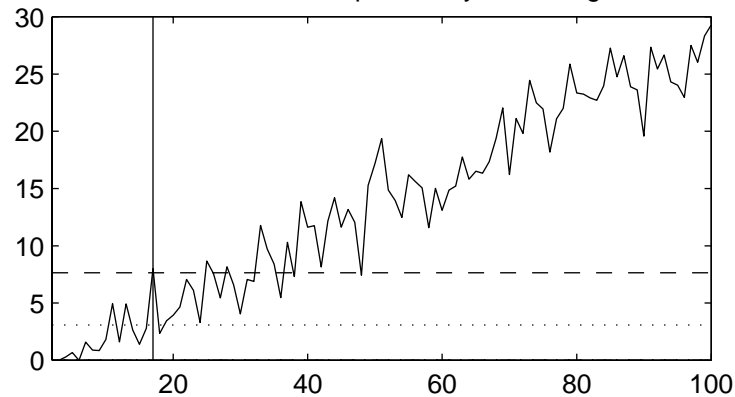

Best Seasonal Component, lag 10

Residuals from best deseas. lag 10

Percent of SS Explained by these Lags

Trunc'd Off Times, Peak Sess. 3

Seasonal Component, lags 17

Residuals from deseas. lags 17

Best Seasonal Component, lag 14

Residuals from best deseas. lag 14

Percent of SS Explained by these Lags

Trunc'd Off Times, Peak Sess. 4

Seasonal Component, lags 6

Residuals from deseas. lags 6

Best Seasonal Component, lag 17

Residuals from best deseas. lag 17

Percent of SS Explained by these Lags

Trunc'd Off Times, Peak Sess. 5

Seasonal Component, lags 6

Residuals from deseas. lags 6

Best Seasonal Component, lag 53

Residuals from best deseas. lag 53

Percent of SS Explained by these Lags