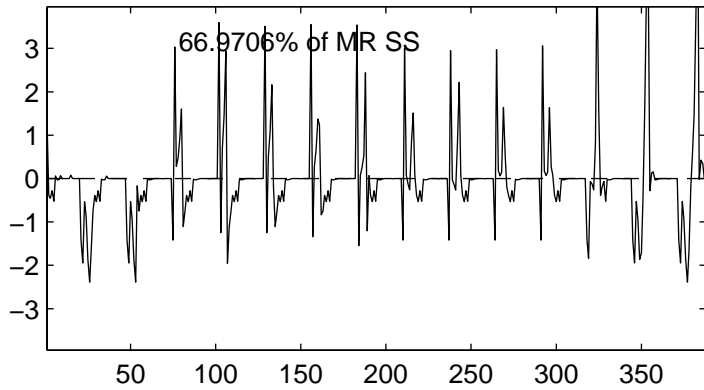

Percent of SS Explained by these Lags

Trunc'd Off Times, Off Peak Sess. 4

Best Seasonal Component, lag 44

Residuals from best deseas. lag 44

Percent of SS Explained by these Lags

Trunc'd Off Times, Off Peak Sess. 5

Seasonal Component, lags 4

Residuals from deseas. lags 4

Best Seasonal Component, lag 33

Residuals from best deseas. lag 33

Percent of SS Explained by these Lags

Trunc'd Off Times, Peak Sess. 1

Seasonal Component, lags 27

Residuals from deseas. lags 27

Best Seasonal Component, lag 29

Residuals from best deseas. lag 29

Percent of SS Explained by these Lags

Trunc'd Off Times, Peak Sess. 2

Seasonal Component, lags 29

Residuals from deseas. lags 29