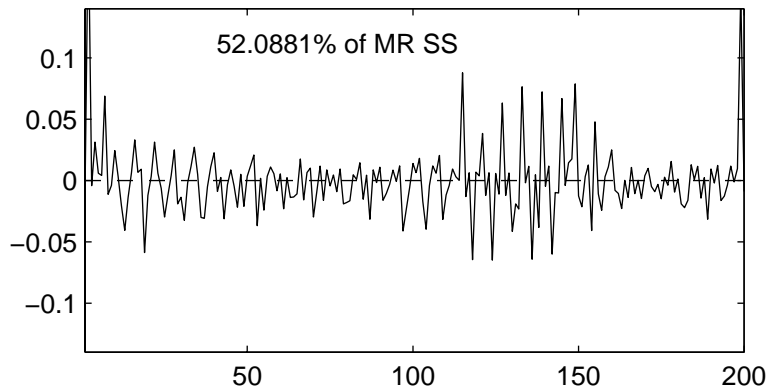

Residuals from best deseas. lag 14

Percent of SS Explained by these Lags

Trunc'd Off Times, Peak Sess. 4

Seasonal Component, lags 6

Residuals from deseas. lags 6

Best Seasonal Component, lag 17

Residuals from best deseas. lag 17