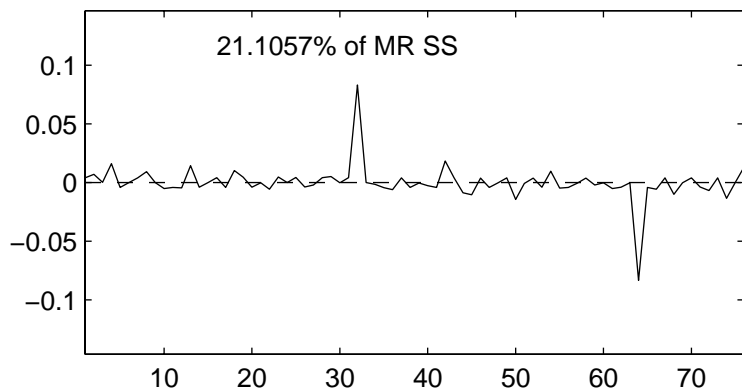

Trunc'd Off Times, Off Peak Sess. 1

Seasonal Component, lags 32

Residuals from deseas. lags 32

Best Seasonal Component, lag 3

Residuals from best deseas. lag 3

Percent of SS Explained by these Lags

Trunc'd Off Times, Off Peak Sess. 2

Best Seasonal Component, lag 36

Residuals from best deseas. lag 36

Percent of SS Explained by these Lags

Trunc'd Off Times, Off Peak Sess. 3

Best Seasonal Component, lag 44

Residuals from best deseas. lag 44

Percent of SS Explained by these Lags

Trunc'd Off Times, Off Peak Sess. 4

Best Seasonal Component, lag 44

Residuals from best deseas. lag 44

Percent of SS Explained by these Lags

Trunc'd Off Times, Off Peak Sess. 5