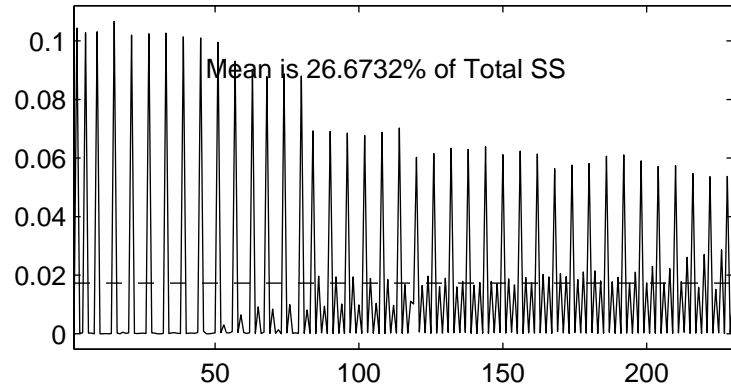

Residuals from deseas. lags 6

Trunc'd Off Times, Peak Sess. 5