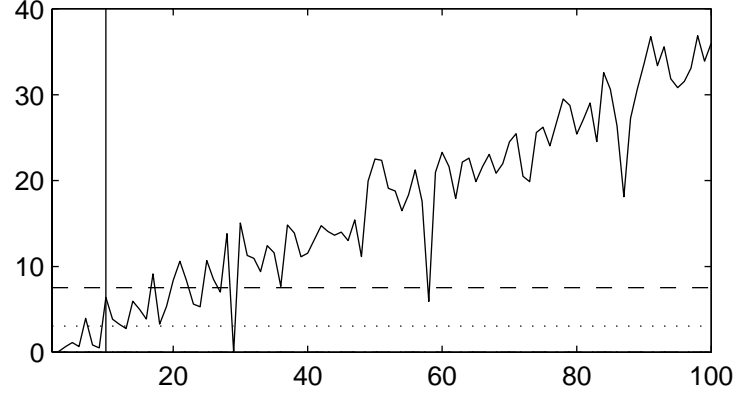

Seasonal Component, lags 4

Residuals from deseas. lags 4

Best Seasonal Component, lag 33

Residuals from best deseas. lag 33

Percent of SS Explained by these Lags

Trunc'd Off Times, Peak Sess. 1

Seasonal Component, lags 27

Residuals from deseas. lags 27

Best Seasonal Component, lag 29

Residuals from best deseas. lag 29

Percent of SS Explained by these Lags

Trunc'd Off Times, Peak Sess. 2

Seasonal Component, lags 29

Residuals from deseas. lags 29

Best Seasonal Component, lag 10

Residuals from best deseas. lag 10

Percent of SS Explained by these Lags

Trunc'd Off Times, Peak Sess. 3

Seasonal Component, lags 17

Residuals from deseas. lags 17

Best Seasonal Component, lag 14