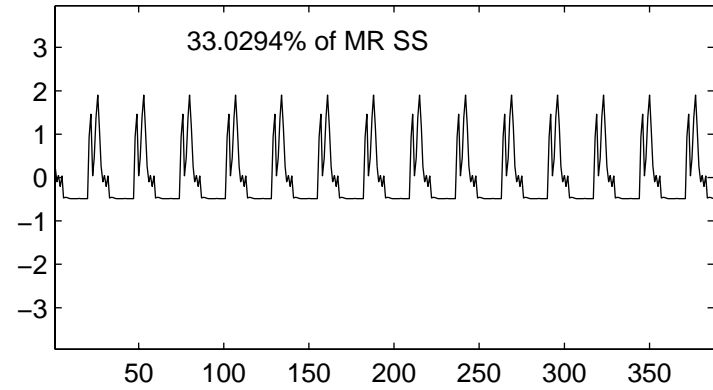

Percent of SS Explained by these Lags

Trunc'd Off Times, Off Peak Sess. 4

Best Seasonal Component, lag 44

Residuals from best deseas. lag 44

Percent of SS Explained by these Lags

Trunc'd Off Times, Off Peak Sess. 5

Seasonal Component, lags 4

Residuals from deseas. lags 4

Best Seasonal Component, lag 33

Residuals from best deseas. lag 33

Percent of SS Explained by these Lags

Trunc'd Off Times, Peak Sess. 1

Seasonal Component, lags 27

Residuals from deseas. lags 27

Best Seasonal Component, lag 29

Residuals from best deseas. lag 29

Percent of SS Explained by these Lags

Trunc'd Off Times, Peak Sess. 2

Seasonal Component, lags 29

Residuals from deseas. lags 29