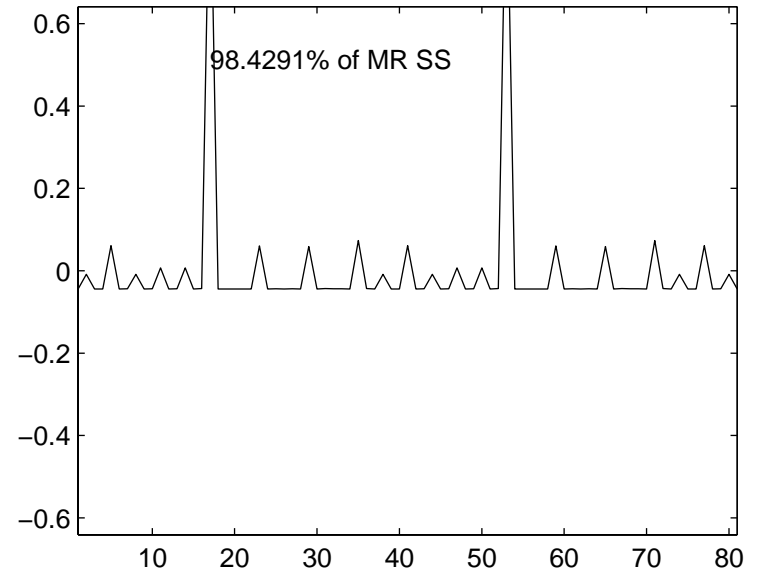

Trunc'd Off Times, Off Peak Sess. 1

Seasonal Component, lags 32

Residuals from deseas. lags 32

Best Seasonal Component, lag 3

Residuals from best deseas. lag 3

Percent of SS Explained by these Lags

Trunc'd Off Times, Off Peak Sess. 2

Best Seasonal Component, lag 36

Residuals from best deseas. lag 36

Percent of SS Explained by these Lags

Trunc'd Off Times, Off Peak Sess. 3

Best Seasonal Component, lag 44

Residuals from best deseas. lag 44

Percent of SS Explained by these Lags

Trunc'd Off Times, Off Peak Sess. 4

Best Seasonal Component, lag 44

Residuals from best deseas. lag 44

Percent of SS Explained by these Lags

Trunc'd Off Times, Off Peak Sess. 5