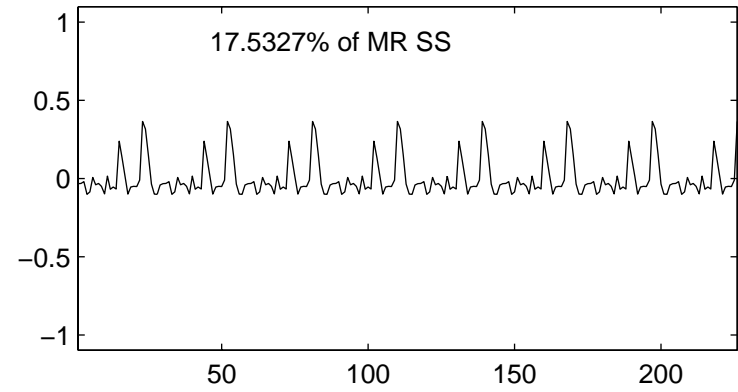

Residuals from deseas. lags 27

Best Seasonal Component, lag 29

Residuals from best deseas. lag 29

Percent of SS Explained by these Lags

Trunc'd Off Times, Peak Sess. 2

Seasonal Component, lags 29

Residuals from deseas. lags 29