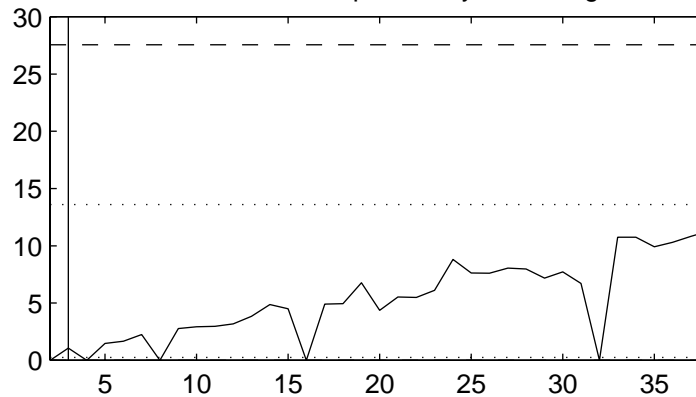

Trunc'd Off Times, Off Peak Sess. 1

Seasonal Component, lags 32

Residuals from deseas. lags 32

Best Seasonal Component, lag 3

Residuals from best deseas. lag 3

Percent of SS Explained by these Lags

Trunc'd Off Times, Off Peak Sess. 2

Best Seasonal Component, lag 36

Residuals from best deseas. lag 36

Percent of SS Explained by these Lags

Trunc'd Off Times, Off Peak Sess. 3

Best Seasonal Component, lag 44

Residuals from best deseas. lag 44

Percent of SS Explained by these Lags

Trunc'd Off Times, Off Peak Sess. 4

Best Seasonal Component, lag 44

Residuals from best deseas. lag 44

Percent of SS Explained by these Lags

Trunc'd Off Times, Off Peak Sess. 5