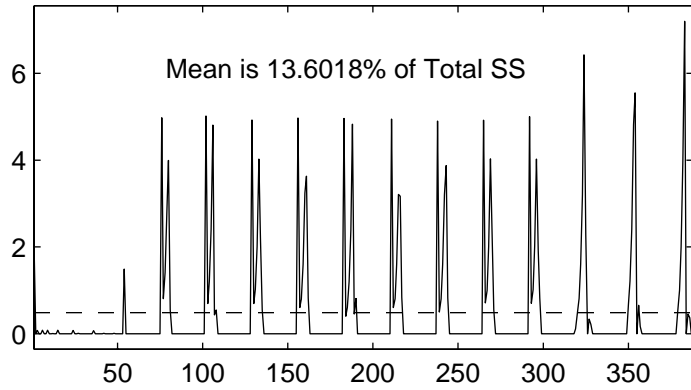

Percent of SS Explained by these Lags

Trunc'd Off Times, Off Peak Sess. 4

Best Seasonal Component, lag 44

Residuals from best deseas. lag 44

Percent of SS Explained by these Lags

Trunc'd Off Times, Off Peak Sess. 5

Seasonal Component, lags 4

Residuals from deseas. lags 4

Best Seasonal Component, lag 33

Residuals from best deseas. lag 33

Percent of SS Explained by these Lags

Trunc'd Off Times, Peak Sess. 1

Seasonal Component, lags 27

Residuals from deseas. lags 27

Best Seasonal Component, lag 29

Residuals from best deseas. lag 29

Percent of SS Explained by these Lags

Trunc'd Off Times, Peak Sess. 2

Seasonal Component, lags 29

Residuals from deseas. lags 29