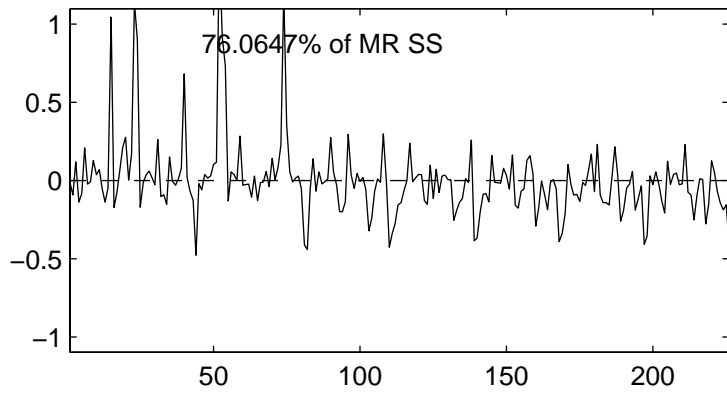

Residuals from deseas. lags 27

Best Seasonal Component, lag 29

Residuals from best deseas. lag 29

Percent of SS Explained by these Lags

Trunc'd Off Times, Peak Sess. 2

Seasonal Component, lags 29

Residuals from deseas. lags 29

Best Seasonal Component, lag 10

Residuals from best deseas. lag 10

Percent of SS Explained by these Lags

Trunc'd Off Times, Peak Sess. 3

Seasonal Component, lags 17

Residuals from deseas. lags 17

Best Seasonal Component, lag 14