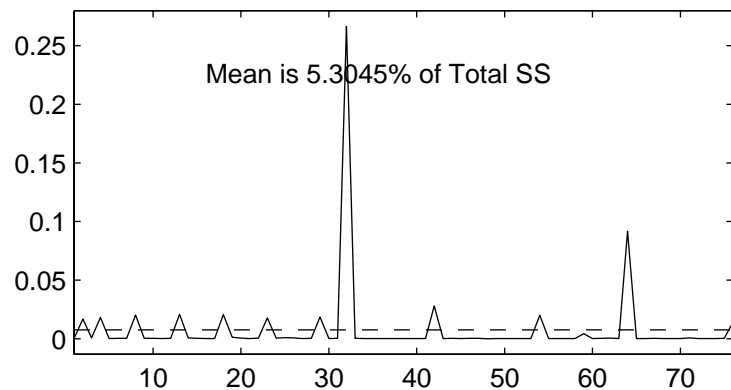

Trunc'd Off Times, Off Peak Sess. 1

Seasonal Component, lags 32

Residuals from deseas. lags 32

Best Seasonal Component, lag 3

Residuals from best deseas. lag 3

Percent of SS Explained by these Lags

Trunc'd Off Times, Off Peak Sess. 2

Best Seasonal Component, lag 36

Residuals from best deseas. lag 36

Percent of SS Explained by these Lags

Trunc'd Off Times, Off Peak Sess. 3

Best Seasonal Component, lag 44

Residuals from best deseas. lag 44

Percent of SS Explained by these Lags

Trunc'd Off Times, Off Peak Sess. 4

Best Seasonal Component, lag 44

Residuals from best deseas. lag 44

Percent of SS Explained by these Lags

Trunc'd Off Times, Off Peak Sess. 5