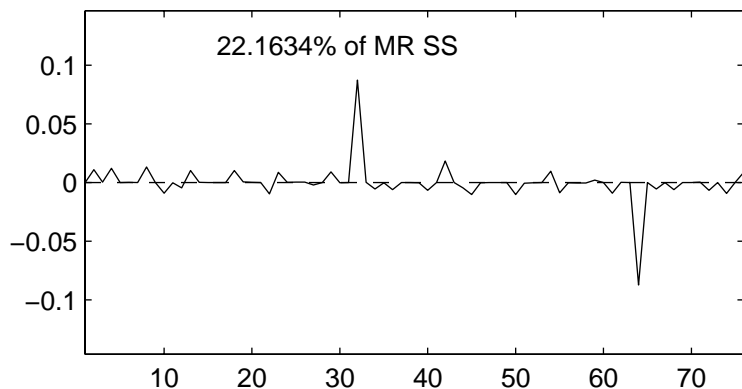

Trunc'd Off Times, Off Peak Sess. 1

Seasonal Component, lags 32

Residuals from deseas. lags 32

Best Seasonal Component, lag 3

Residuals from best deseas. lag 3

Percent of SS Explained by these Lags

Trunc'd Off Times, Off Peak Sess. 2

Best Seasonal Component, lag 36

Residuals from best deseas. lag 36

Percent of SS Explained by these Lags

Trunc'd Off Times, Off Peak Sess. 3

Best Seasonal Component, lag 44

Residuals from best deseas. lag 44

Percent of SS Explained by these Lags

Trunc'd Off Times, Off Peak Sess. 4

Best Seasonal Component, lag 44

Residuals from best deseas. lag 44

Percent of SS Explained by these Lags

Trunc'd Off Times, Off Peak Sess. 5