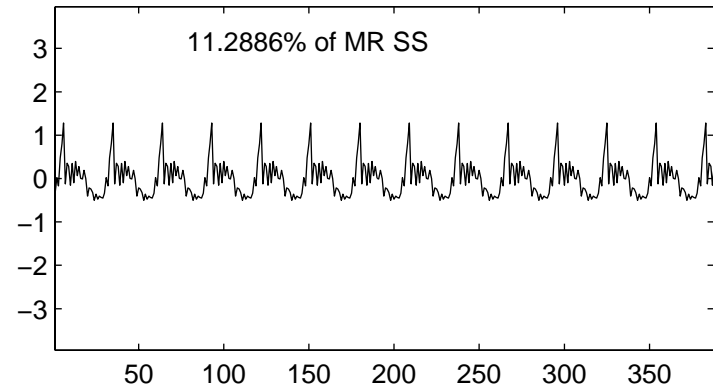

Percent of SS Explained by these Lags

Trunc'd Off Times, Off Peak Sess. 4

Best Seasonal Component, lag 44

Residuals from best deseas. lag 44

Percent of SS Explained by these Lags

Trunc'd Off Times, Off Peak Sess. 5

Seasonal Component, lags 4

Residuals from deseas. lags 4

Best Seasonal Component, lag 33

Residuals from best deseas. lag 33

Percent of SS Explained by these Lags

Trunc'd Off Times, Peak Sess. 1

Seasonal Component, lags 27

Residuals from deseas. lags 27

Best Seasonal Component, lag 29

Residuals from best deseas. lag 29

Percent of SS Explained by these Lags

Trunc'd Off Times, Peak Sess. 2

Seasonal Component, lags 29

Residuals from deseas. lags 29