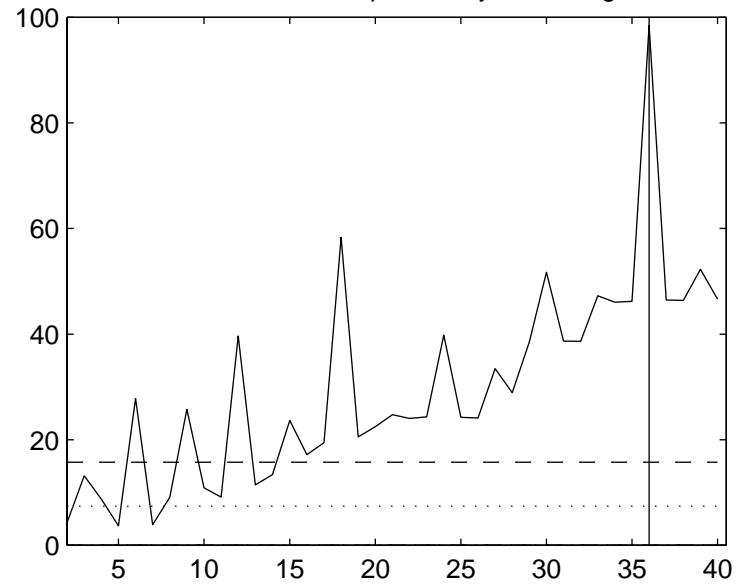

Trunc'd Off Times, Off Peak Sess. 1

Seasonal Component, lags 32

Residuals from deseas. lags 32

Best Seasonal Component, lag 3

Residuals from best deseas. lag 3

Percent of SS Explained by these Lags

Trunc'd Off Times, Off Peak Sess. 2

Best Seasonal Component, lag 36

Residuals from best deseas. lag 36

Percent of SS Explained by these Lags

Trunc'd Off Times, Off Peak Sess. 3

Best Seasonal Component, lag 44

Residuals from best deseas. lag 44

Percent of SS Explained by these Lags

Trunc'd Off Times, Off Peak Sess. 4

Best Seasonal Component, lag 44

Residuals from best deseas. lag 44

Percent of SS Explained by these Lags

Trunc'd Off Times, Off Peak Sess. 5