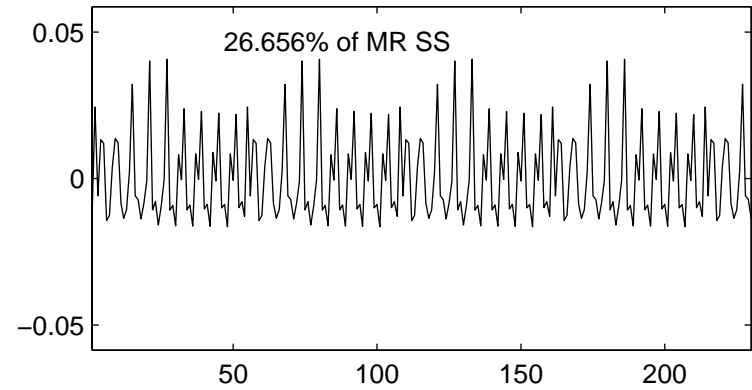

Percent of SS Explained by these Lags

Trunc'd Off Times, Peak Sess. 5

Seasonal Component, lags 6

Residuals from deseas. lags 6

Best Seasonal Component, lag 53

Residuals from best deseas. lag 53

Percent of SS Explained by these Lags