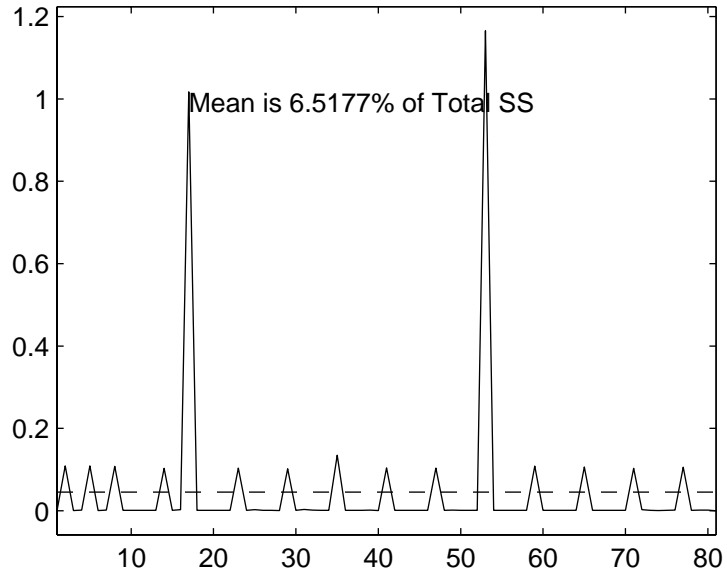

Trunc'd Off Times, Off Peak Sess. 1

Seasonal Component, lags 32

Residuals from deseas. lags 32

Best Seasonal Component, lag 3

Residuals from best deseas. lag 3

Percent of SS Explained by these Lags

Trunc'd Off Times, Off Peak Sess. 2

Best Seasonal Component, lag 36

Residuals from best deseas. lag 36

Percent of SS Explained by these Lags

Trunc'd Off Times, Off Peak Sess. 3

Best Seasonal Component, lag 44

Residuals from best deseas. lag 44

Percent of SS Explained by these Lags

Trunc'd Off Times, Off Peak Sess. 4

Best Seasonal Component, lag 44

Residuals from best deseas. lag 44

Percent of SS Explained by these Lags

Trunc'd Off Times, Off Peak Sess. 5