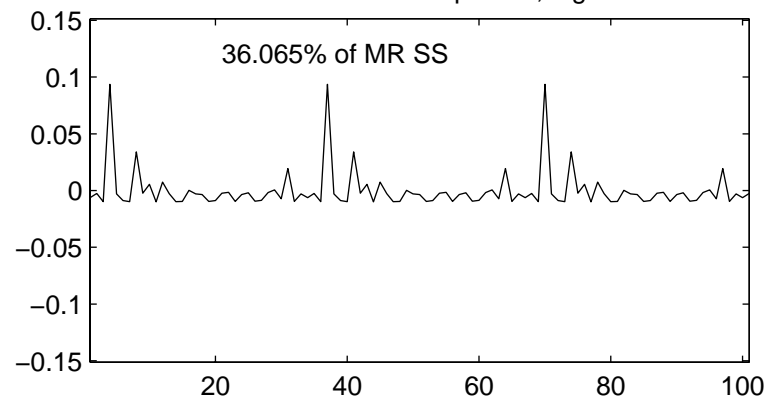

Best Seasonal Component, lag 36

Residuals from best deseas. lag 36

Percent of SS Explained by these Lags

Trunc'd Off Times, Off Peak Sess. 3

Best Seasonal Component, lag 44

Residuals from best deseas. lag 44

Percent of SS Explained by these Lags

Trunc'd Off Times, Off Peak Sess. 4

Best Seasonal Component, lag 44

Residuals from best deseas. lag 44

Percent of SS Explained by these Lags

Trunc'd Off Times, Off Peak Sess. 5

Seasonal Component, lags 4

Residuals from deseas. lags 4

Best Seasonal Component, lag 33

Residuals from best deseas. lag 33

Percent of SS Explained by these Lags

Trunc'd Off Times, Peak Sess. 1

Seasonal Component, lags 27