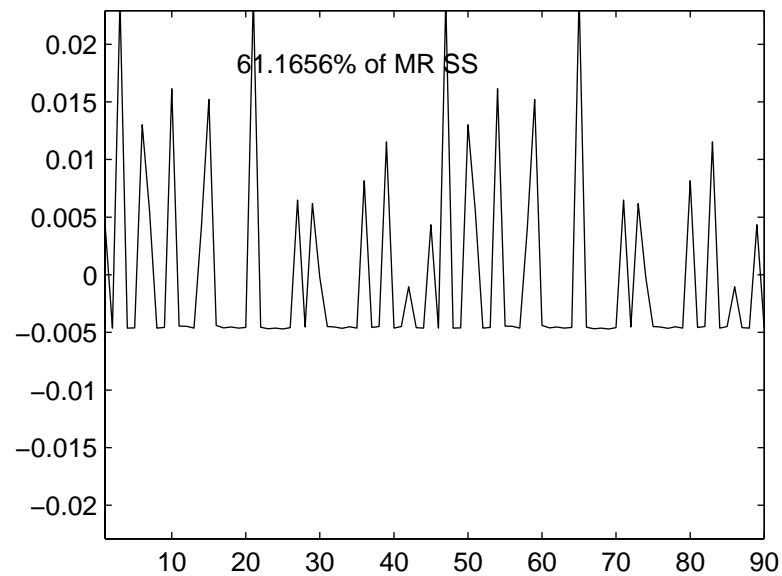

Trunc'd Off Times, Off Peak Sess. 1

Seasonal Component, lags 32

Residuals from deseas. lags 32

Best Seasonal Component, lag 3

Residuals from best deseas. lag 3

Percent of SS Explained by these Lags

Trunc'd Off Times, Off Peak Sess. 2

Best Seasonal Component, lag 36

Residuals from best deseas. lag 36

Percent of SS Explained by these Lags

Trunc'd Off Times, Off Peak Sess. 3

Best Seasonal Component, lag 44

Residuals from best deseas. lag 44

Percent of SS Explained by these Lags

Trunc'd Off Times, Off Peak Sess. 4

Best Seasonal Component, lag 44

Residuals from best deseas. lag 44

Percent of SS Explained by these Lags

Trunc'd Off Times, Off Peak Sess. 5