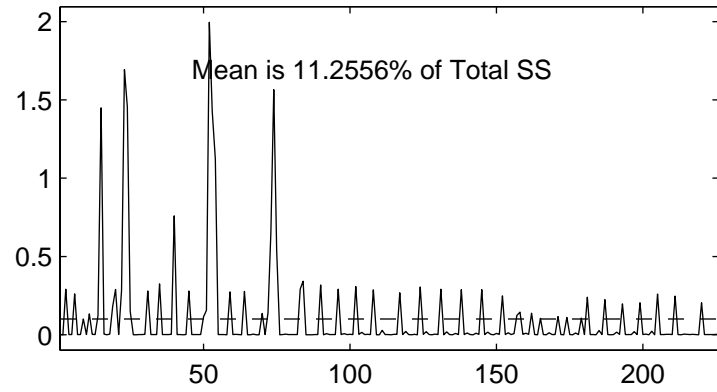

Residuals from deseas. lags 27

Best Seasonal Component, lag 29

Residuals from best deseas. lag 29

Percent of SS Explained by these Lags

Trunc'd Off Times, Peak Sess. 2

Seasonal Component, lags 29

Residuals from deseas. lags 29