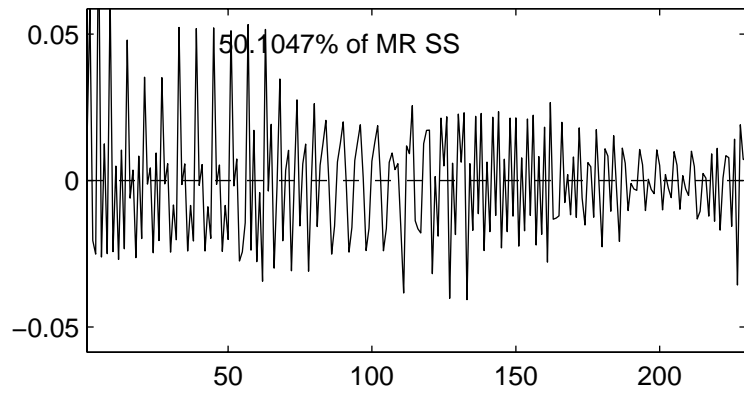

Percent of SS Explained by these Lags

Trunc'd Off Times, Peak Sess. 5

Seasonal Component, lags 6

Residuals from deseas. lags 6

Best Seasonal Component, lag 53

Residuals from best deseas. lag 53

Percent of SS Explained by these Lags