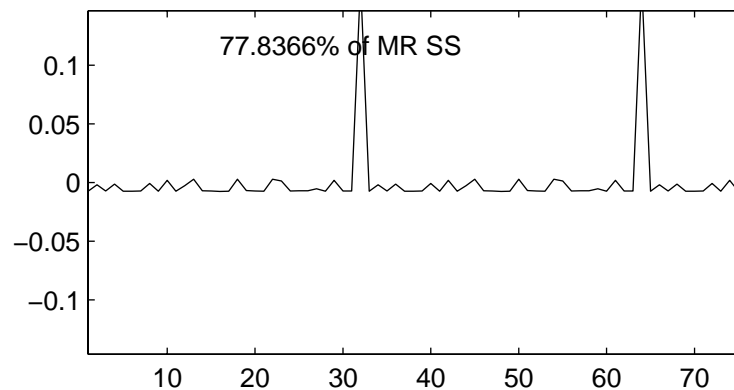

Trunc'd Off Times, Off Peak Sess. 1

Seasonal Component, lags 32

Residuals from deseas. lags 32

Best Seasonal Component, lag 3

Residuals from best deseas. lag 3

Percent of SS Explained by these Lags

Trunc'd Off Times, Off Peak Sess. 2

Best Seasonal Component, lag 36

Residuals from best deseas. lag 36

Percent of SS Explained by these Lags

Trunc'd Off Times, Off Peak Sess. 3

Best Seasonal Component, lag 44

Residuals from best deseas. lag 44

Percent of SS Explained by these Lags

Trunc'd Off Times, Off Peak Sess. 4

Best Seasonal Component, lag 44

Residuals from best deseas. lag 44

Percent of SS Explained by these Lags

Trunc'd Off Times, Off Peak Sess. 5