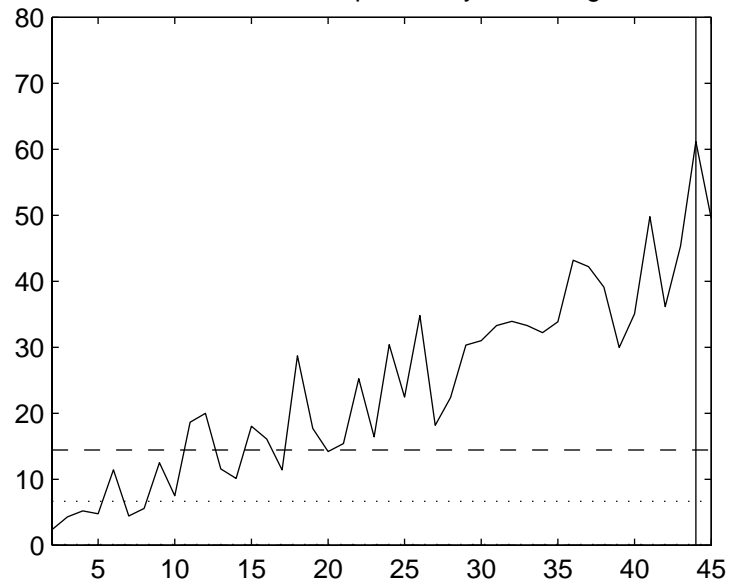

Trunc'd Off Times, Off Peak Sess. 1

Seasonal Component, lags 32

Residuals from deseas. lags 32

Best Seasonal Component, lag 3

Residuals from best deseas. lag 3

Percent of SS Explained by these Lags

Trunc'd Off Times, Off Peak Sess. 2

Best Seasonal Component, lag 36

Residuals from best deseas. lag 36

Percent of SS Explained by these Lags

Trunc'd Off Times, Off Peak Sess. 3

Best Seasonal Component, lag 44

Residuals from best deseas. lag 44

Percent of SS Explained by these Lags

Trunc'd Off Times, Off Peak Sess. 4

Best Seasonal Component, lag 44

Residuals from best deseas. lag 44

Percent of SS Explained by these Lags

Trunc'd Off Times, Off Peak Sess. 5

Seasonal Component, lags 4

Residuals from deseas. lags 4

Best Seasonal Component, lag 33

Residuals from best deseas. lag 33

Percent of SS Explained by these Lags

Trunc'd Off Times, Peak Sess. 1

Seasonal Component, lags 27