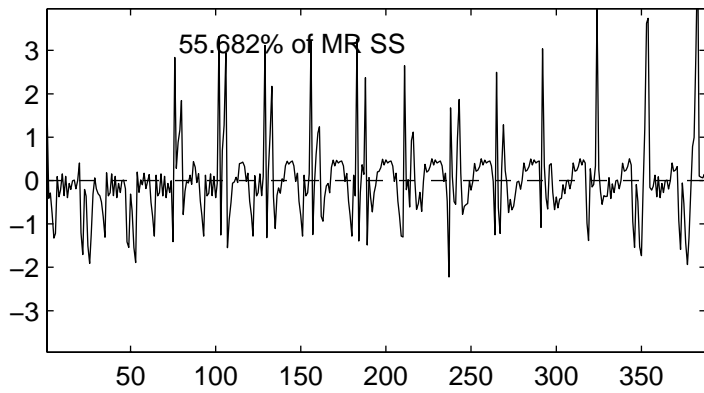

Percent of SS Explained by these Lags

Trunc'd Off Times, Off Peak Sess. 4

Best Seasonal Component, lag 44

Residuals from best deseas. lag 44

Percent of SS Explained by these Lags

Trunc'd Off Times, Off Peak Sess. 5

Seasonal Component, lags 4

Residuals from deseas. lags 4

Best Seasonal Component, lag 33

Residuals from best deseas. lag 33

Percent of SS Explained by these Lags

Trunc'd Off Times, Peak Sess. 1

Seasonal Component, lags 27

Residuals from deseas. lags 27

Best Seasonal Component, lag 29

Residuals from best deseas. lag 29

Percent of SS Explained by these Lags

Trunc'd Off Times, Peak Sess. 2

Seasonal Component, lags 29

Residuals from deseas. lags 29