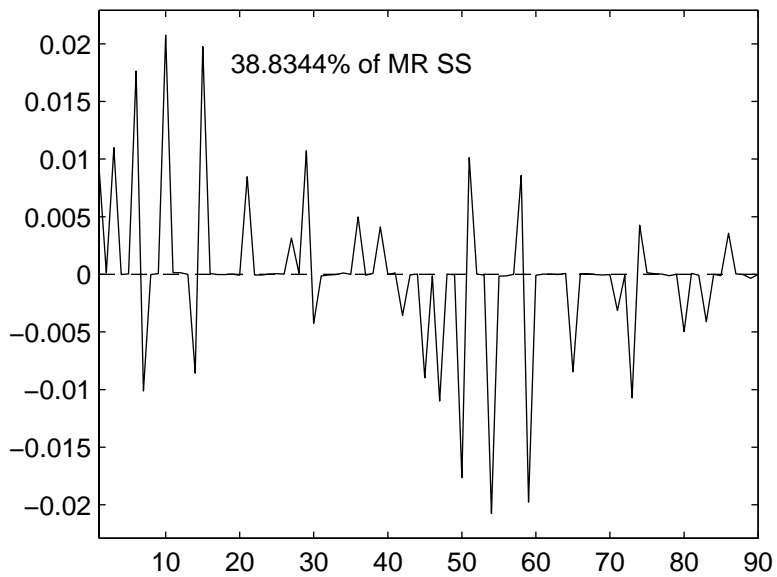

Best Seasonal Component, lag 36

Residuals from best deseas. lag 36

Percent of SS Explained by these Lags

Trunc'd Off Times, Off Peak Sess. 3

Best Seasonal Component, lag 44

Residuals from best deseas. lag 44

Percent of SS Explained by these Lags

Trunc'd Off Times, Off Peak Sess. 4

Best Seasonal Component, lag 44

Residuals from best deseas. lag 44

Percent of SS Explained by these Lags

Trunc'd Off Times, Off Peak Sess. 5

Seasonal Component, lags 4

Residuals from deseas. lags 4

Best Seasonal Component, lag 33

Residuals from best deseas. lag 33

Percent of SS Explained by these Lags

Trunc'd Off Times, Peak Sess. 1

Seasonal Component, lags 27