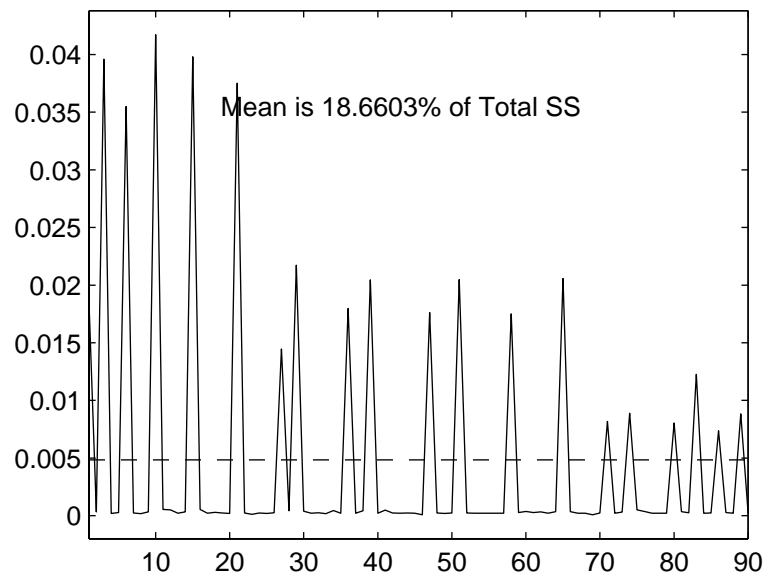

Best Seasonal Component, lag 36

Residuals from best deseas. lag 36

Percent of SS Explained by these Lags

Trunc'd Off Times, Off Peak Sess. 3

Best Seasonal Component, lag 44

Residuals from best deseas. lag 44

Percent of SS Explained by these Lags

Trunc'd Off Times, Off Peak Sess. 4

Best Seasonal Component, lag 44

Residuals from best deseas. lag 44

Percent of SS Explained by these Lags

Trunc'd Off Times, Off Peak Sess. 5