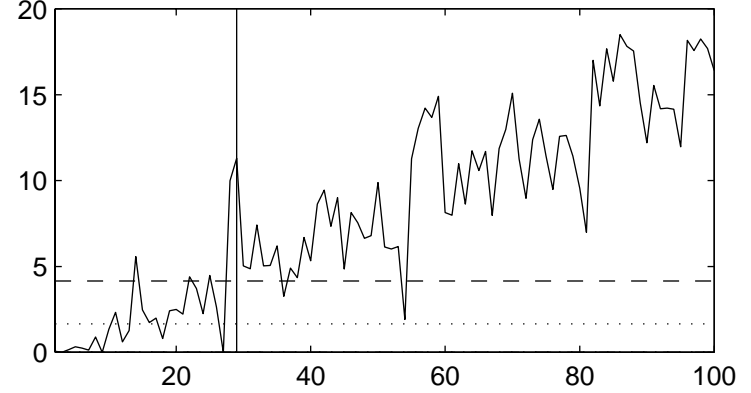

Seasonal Component, lags 4

Residuals from deseas. lags 4

Best Seasonal Component, lag 33

Residuals from best deseas. lag 33

Percent of SS Explained by these Lags

Trunc'd Off Times, Peak Sess. 1

Seasonal Component, lags 27

Residuals from deseas. lags 27

Best Seasonal Component, lag 29

Residuals from best deseas. lag 29

Percent of SS Explained by these Lags

Trunc'd Off Times, Peak Sess. 2

Seasonal Component, lags 29

Residuals from deseas. lags 29

Best Seasonal Component, lag 10

Residuals from best deseas. lag 10

Percent of SS Explained by these Lags

Trunc'd Off Times, Peak Sess. 3

Seasonal Component, lags 17

Residuals from deseas. lags 17

Best Seasonal Component, lag 14