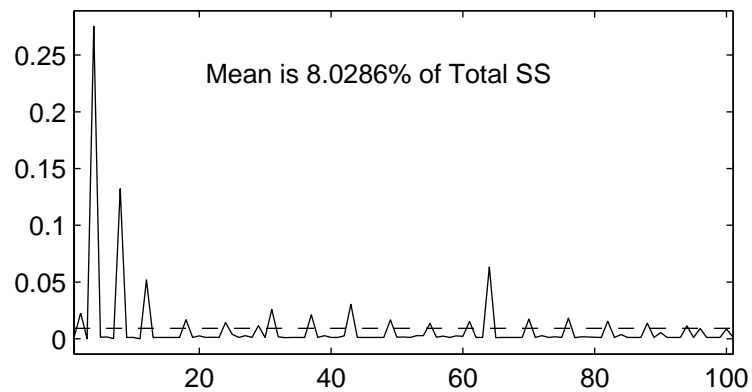

Percent of SS Explained by these Lags

Trunc'd Off Times, Off Peak Sess. 4

Best Seasonal Component, lag 44

Residuals from best deseas. lag 44

Percent of SS Explained by these Lags

Trunc'd Off Times, Off Peak Sess. 5

Seasonal Component, lags 4

Residuals from deseas. lags 4

Best Seasonal Component, lag 33

Residuals from best deseas. lag 33

Percent of SS Explained by these Lags

Trunc'd Off Times, Peak Sess. 1

Seasonal Component, lags 27