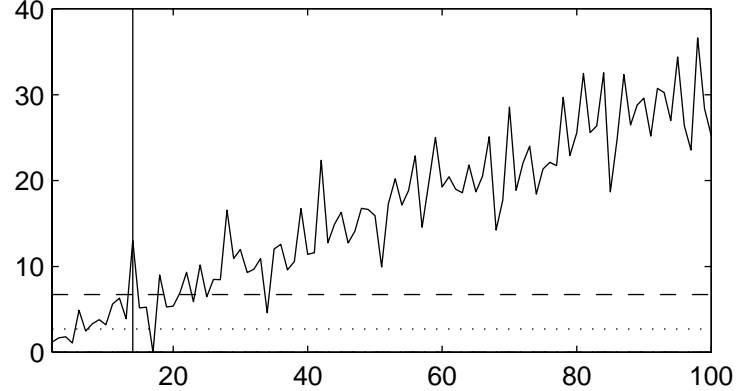

Residuals from deseas. lags 27

Best Seasonal Component, lag 29

Residuals from best deseas. lag 29

Percent of SS Explained by these Lags

Trunc'd Off Times, Peak Sess. 2

Seasonal Component, lags 29

Residuals from deseas. lags 29

Best Seasonal Component, lag 10

Residuals from best deseas. lag 10

Percent of SS Explained by these Lags

Trunc'd Off Times, Peak Sess. 3

Seasonal Component, lags 17

Residuals from deseas. lags 17

Best Seasonal Component, lag 14

Residuals from best deseas. lag 14

Percent of SS Explained by these Lags

Trunc'd Off Times, Peak Sess. 4

Seasonal Component, lags 6

Residuals from deseas. lags 6

Best Seasonal Component, lag 17

Residuals from best deseas. lag 17