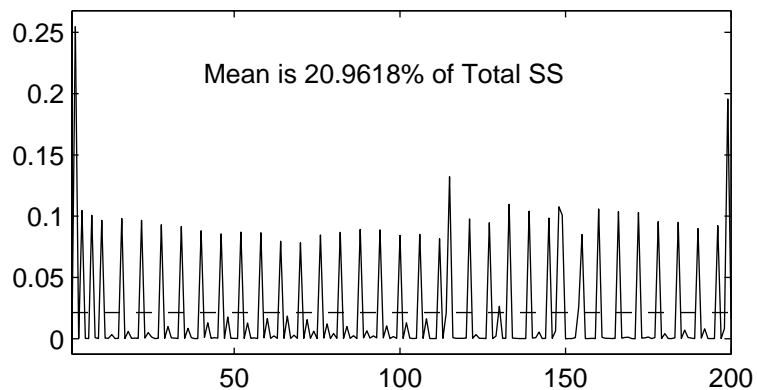

Residuals from best deseas. lag 14

Percent of SS Explained by these Lags

Trunc'd Off Times, Peak Sess. 4

Seasonal Component, lags 6

Residuals from deseas. lags 6

Best Seasonal Component, lag 17

Residuals from best deseas. lag 17