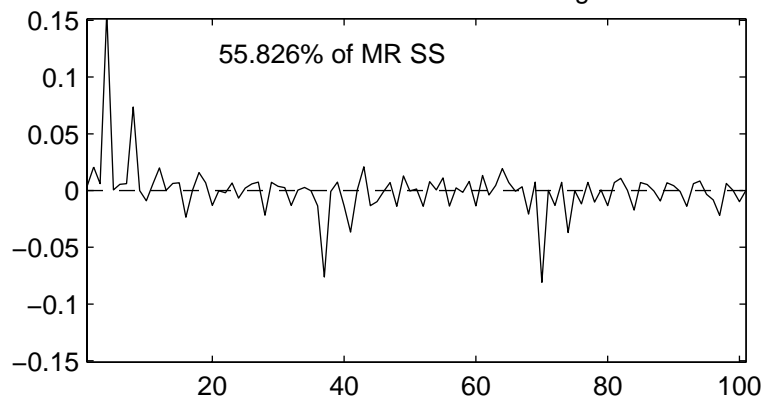

Percent of SS Explained by these Lags

Trunc'd Off Times, Off Peak Sess. 4

Best Seasonal Component, lag 44

Residuals from best deseas. lag 44

Percent of SS Explained by these Lags

Trunc'd Off Times, Off Peak Sess. 5

Seasonal Component, lags 4

Residuals from deseas. lags 4

Best Seasonal Component, lag 33

Residuals from best deseas. lag 33

Percent of SS Explained by these Lags

Trunc'd Off Times, Peak Sess. 1

Seasonal Component, lags 27

Residuals from deseas. lags 27

Best Seasonal Component, lag 29

Residuals from best deseas. lag 29

Percent of SS Explained by these Lags

Trunc'd Off Times, Peak Sess. 2

Seasonal Component, lags 29

Residuals from deseas. lags 29