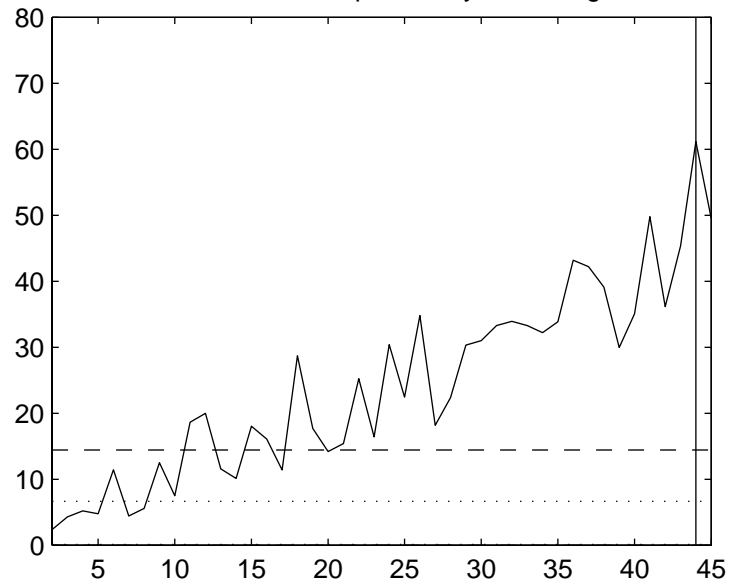

Best Seasonal Component, lag 36

Residuals from best deseas. lag 36

Percent of SS Explained by these Lags

Trunc'd Off Times, Off Peak Sess. 3

Best Seasonal Component, lag 44

Residuals from best deseas. lag 44

Percent of SS Explained by these Lags

Trunc'd Off Times, Off Peak Sess. 4

Best Seasonal Component, lag 44

Residuals from best deseas. lag 44

Percent of SS Explained by these Lags

Trunc'd Off Times, Off Peak Sess. 5

Seasonal Component, lags 4

Residuals from deseas. lags 4

Best Seasonal Component, lag 33

Residuals from best deseas. lag 33

Percent of SS Explained by these Lags

Trunc'd Off Times, Peak Sess. 1

Seasonal Component, lags 27

Residuals from deseas. lags 27

Best Seasonal Component, lag 29

Residuals from best deseas. lag 29

Percent of SS Explained by these Lags

Trunc'd Off Times, Peak Sess. 2

Seasonal Component, lags 29

Residuals from deseas. lags 29