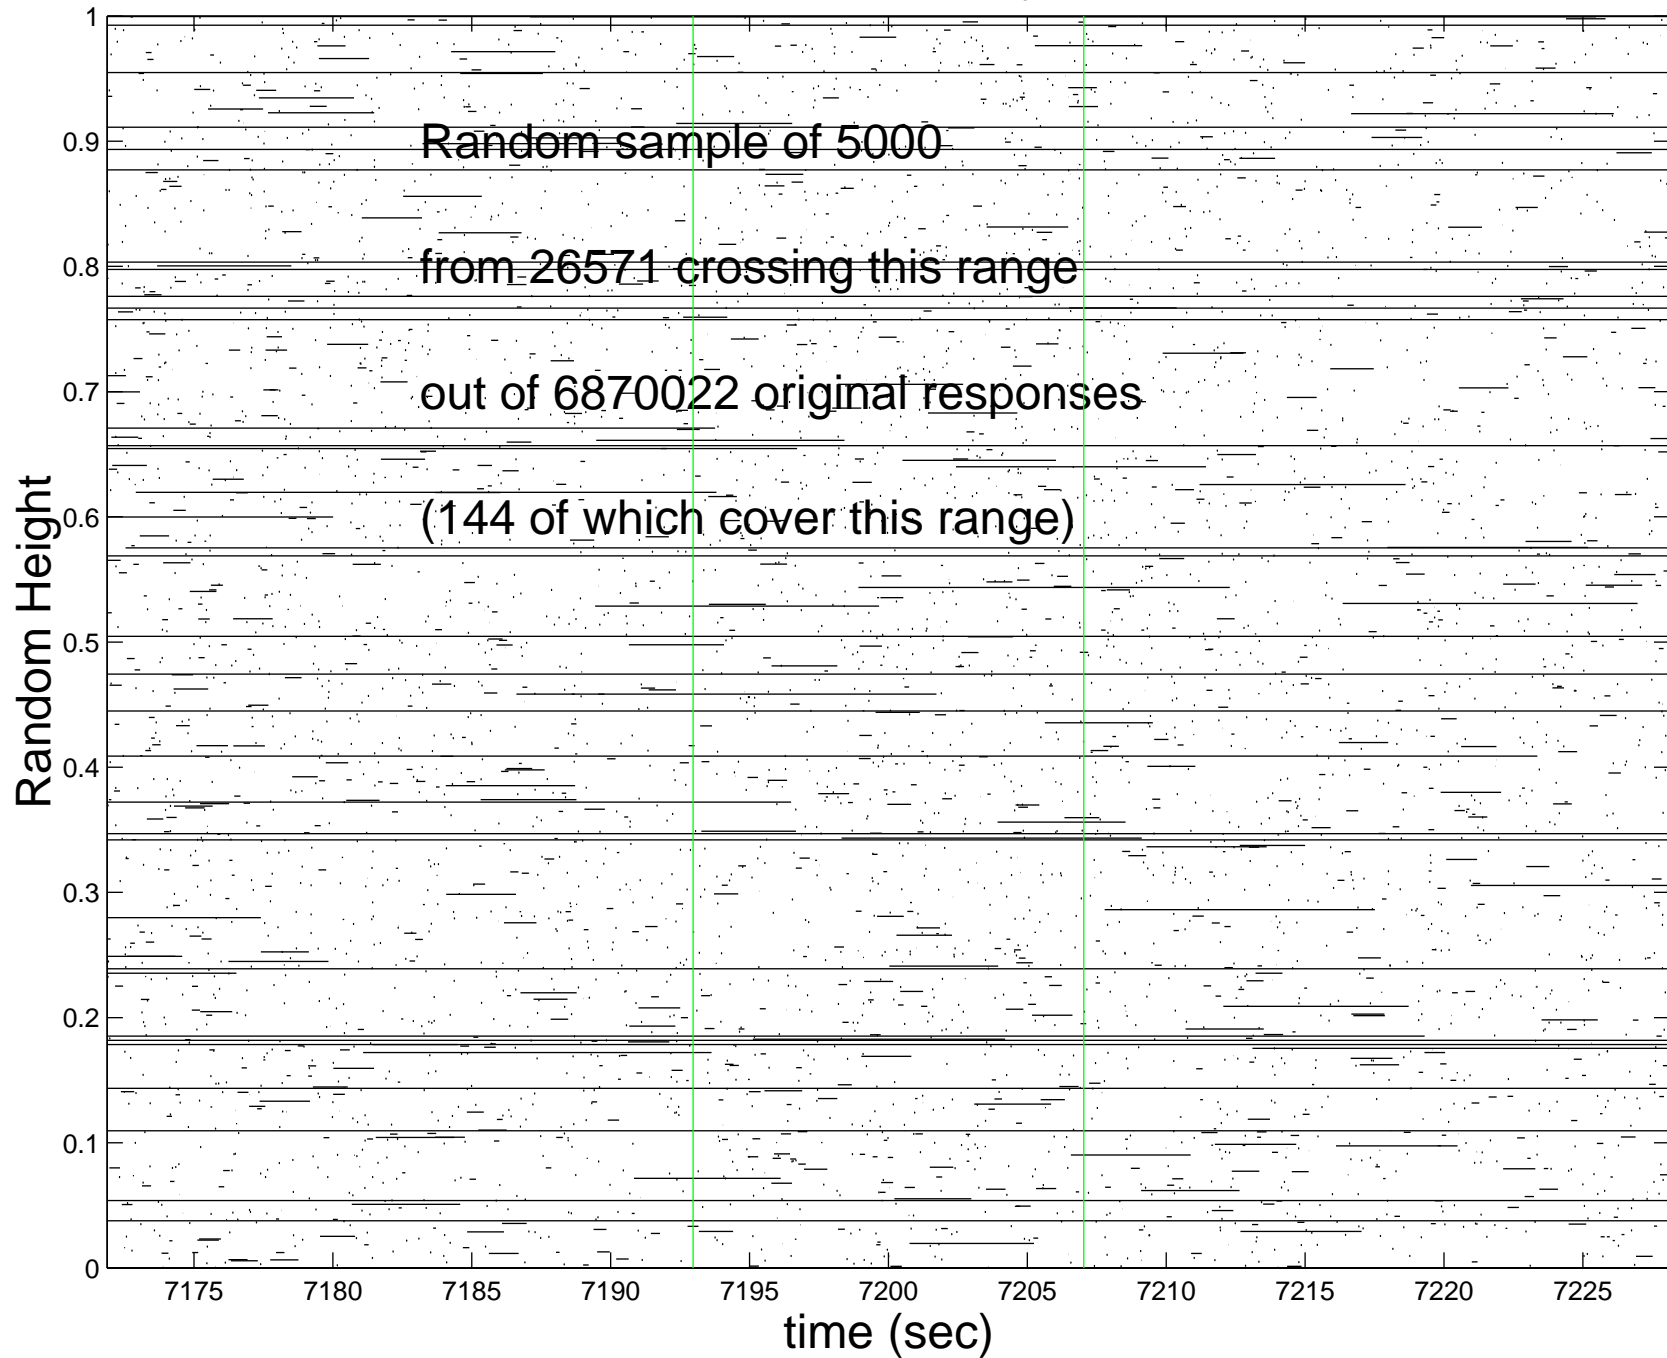

Mice & Elephants Plot, Thursday, Afternoon, over 4 hours = 14400 sec

Zoomed Mice & Elephants Plot, Thursday, Afternoon, over 3600 sec

Zoomed Mice & Elephants Plot, Thursday, Afternoon, over 900 sec

Zoomed Mice & Elephants Plot, Thursday, Afternoon, over 225 sec

Zoomed Mice & Elephants Plot, Thursday, Afternoon, over 56.25 sec

Zoomed Mice & Elephants Plot, Thursday, Afternoon, over 14.0625 sec